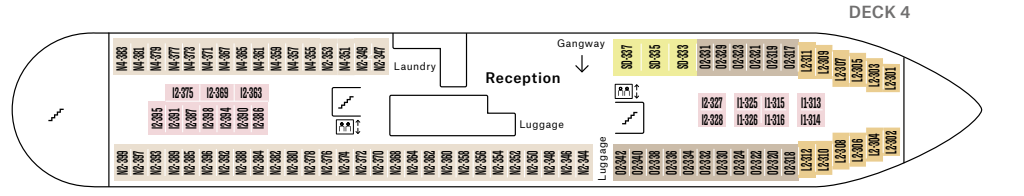

## ARCTIC SUPERIOR

**QJ** Outside cabin, 15-20 m<sup>2</sup>. With limited/no view, seating area, TV, kettle.

**P** Outside cabin, 10-11 m<sup>2</sup>. Double bed that can be turned into separate beds, TV, kettle.

## POLAR OUTSIDE

**O** Outside cabin, 10-12 m<sup>2</sup>. Double bed that can be turned into separate beds.

**N** Outside cabin, 12-13 m<sup>2</sup>. Double bed that can be turned into separate beds.

**SD** Outside cabin, 20 m<sup>2</sup>. Double bed that can be turned into separate beds. Adapted for guests with disabilities.

**L** Outside cabin, 8-13 m<sup>2</sup>. With portholes, double bed that can be turned into separate beds. Some cabins have upper/lower bed. Some have limited or no view.

**J** Outside cabin, 10-11 m<sup>2</sup>. With limited/no view, double bed that can be turned into separate beds.

## POLAR INSIDE

**I** Inside cabin, 8-13 m<sup>2</sup>. Double bed that can be turned into separate beds. Some cabins have upper/lower bed.

*Subject to change.*

Stateroom 17 sqm

Aune restaurant

Stateroom double