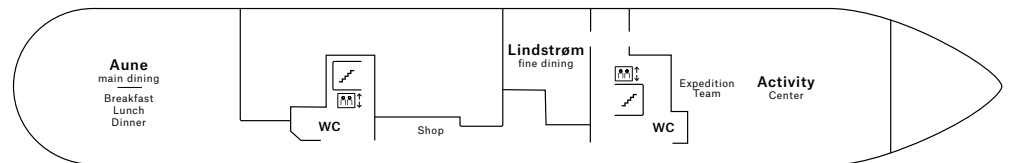

EXPEDITION SUITES

MG Grand suite, 24-32 m². Two-room suite, seating area, TV, kettle, mini-bar, some with private balcony.

M Suite, 20-22 m². One-room suite, TV, kettle, mini-bar and private balcony.

Q Mini suite, 16-19 m². One-room suite, seating area, TV, kettle, mini-bar. Two Q₂ with separate beds.

ARCTIC SUPERIOR

QJ Outside cabin, 15-20 m². With limited/no view, seating area, TV, kettle.

P Outside cabin, 10-11 m². Double bed that can be turned into separate beds, TV, kettle.

U Outside cabin, 10-12 m². Double bed that can be turned into separate beds, TV, kettle.

POLAR OUTSIDE

O Outside cabin, 10-12 m². Double bed that can be turned into separate beds.

N Outside cabin, 12-13 m². Double bed that can be turned into separate beds.

SD Outside cabin, 20 m². Double bed that can be turned into separate beds. Adapted for guests with disabilities.

L Outside cabin, 8-13 m². With portholes, double bed that can be turned into separate beds. Some cabins have upper/lower bed. Some have limited or no view.

J Outside cabin, 10-11 m². With limited/no view, double bed that can be turned into separate beds.

POLAR INSIDE

I Inside cabin, 8-13 m². Double bed that can be turned into separate beds. Some cabins have upper/lower bed.

Subject to change.

Stateroom 17 sqm