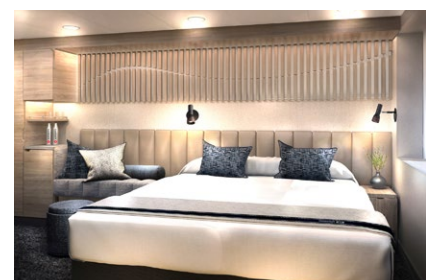

## EXPEDITION SUITES

**MG** Grand suite, 24-32 m<sup>2</sup>. Two-room suite, seating area, TV, kettle, mini-bar, some with private balcony.

**M** Suite, 20-22 m<sup>2</sup>. One-room suite, TV, kettle, mini-bar and private balcony.

**Q** Mini suite, 16-19 m<sup>2</sup>. One-room suite, seating area, TV, kettle, mini-bar. Two Q<sub>2</sub> with separate beds.

## POLAR INSIDE

**I** Inside cabin, 8-13 m<sup>2</sup>. Double bed that can be turned into separate beds. Some cabins have upper/lower bed.

*Subject to change.*

Stateroom 17 sqm

Aune restaurant

Stateroom double