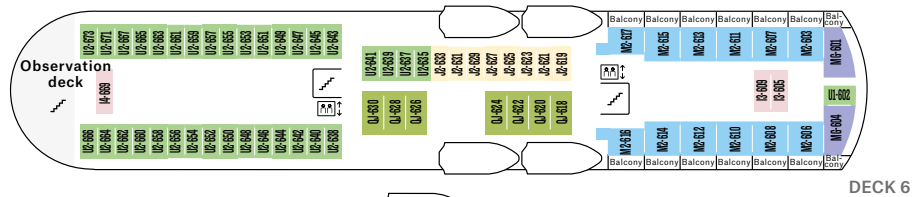

## ARCTIC SUPERIOR

**QJ** Outside cabin, 15-20 m<sup>2</sup>. With limited/no view, seating area, TV, kettle.

**P** Outside cabin, 10-11 m<sup>2</sup>. Double bed that can be turned into separate beds, TV, kettle.

## POLAR OUTSIDE

**O** Outside cabin, 10-12 m<sup>2</sup>. Double bed that can be turned into separate beds.

**N** Outside cabin, 12-13 m<sup>2</sup>. Double bed that can be turned into separate beds.

**SD** Outside cabin, 20 m<sup>2</sup>. Double bed that can be turned into separate beds. Adapted for guests with disabilities.

**L** Outside cabin, 8-13 m<sup>2</sup>. With portholes, double bed that can be turned into separate beds. Some cabins have upper/lower bed. Some have limited or no view.

**J** Outside cabin, 10-11 m<sup>2</sup>. With limited/no view, double bed that can be turned into separate beds.

## POLAR INSIDE

**I** Inside cabin, 8-13 m<sup>2</sup>. Double bed that can be turned into separate beds. Some cabins have upper/lower bed.

*Subject to change.*

Stateroom 17 sqm

Aune restaurant

Stateroom double