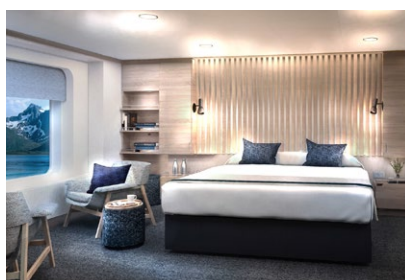

## EXPEDITION SUITES

**MG** Grand suite, 24-32 m<sup>2</sup>. Two-room suite, seating area, TV, kettle, mini-bar, some with private balcony.

**M** Suite, 20-22 m<sup>2</sup>. One-room suite, TV, kettle, mini-bar and private balcony.

**Q** Mini suite, 16-19 m<sup>2</sup>. One-room suite, seating area, TV, kettle, mini-bar. Two Q<sub>2</sub> with separate beds.

## POLAR OUTSIDE

**O** Outside cabin, 10-12 m<sup>2</sup>. Double bed that can be turned into separate beds.

**N** Outside cabin, 12-13 m<sup>2</sup>. Double bed that can be turned into separate beds.

**SD** Outside cabin, 20 m<sup>2</sup>. Double bed that can be turned into separate beds. Adapted for guests with disabilities.

## POLAR INSIDE

**I** Inside cabin, 8-13 m<sup>2</sup>. Double bed that can be turned into separate beds. Some cabins have upper/lower bed.

*Subject to change.*

Stateroom 17 sqm

Aune restaurant

Stateroom double