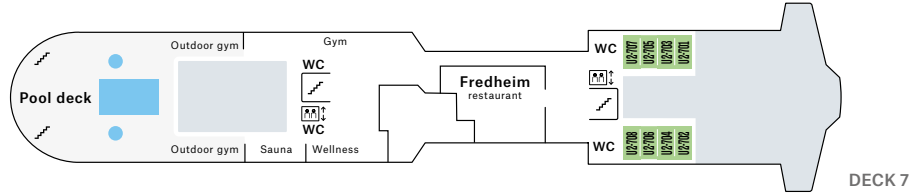

## ARCTIC SUPERIOR

**QJ** Outside cabin, 15-20 m<sup>2</sup>. With limited/no view, seating area, TV, kettle.

**P** Outside cabin, 10-11 m<sup>2</sup>. Double bed that can be turned into separate beds, TV, kettle.

## POLAR OUTSIDE

**O** Outside cabin, 10-12 m<sup>2</sup>. Double bed that can be turned into separate beds.

**N** Outside cabin, 12-13 m<sup>2</sup>. Double bed that can be turned into separate beds.

**SD** Outside cabin, 20 m<sup>2</sup>. Double bed that can be turned into separate beds. Adapted for guests with disabilities.

**L** Outside cabin, 8-13 m<sup>2</sup>. With portholes, double bed that can be turned into separate beds. Some cabins have upper/lower bed. Some have limited or no view.

**J** Outside cabin, 10-11 m<sup>2</sup>. With limited/no view, double bed that can be turned into separate beds.

## POLAR INSIDE

**I** Inside cabin, 8-13 m<sup>2</sup>. Double bed that can be turned into separate beds. Some cabins have upper/lower bed.

*Subject to change.*

Stateroom 17 sqm

Aune restaurant

Stateroom double