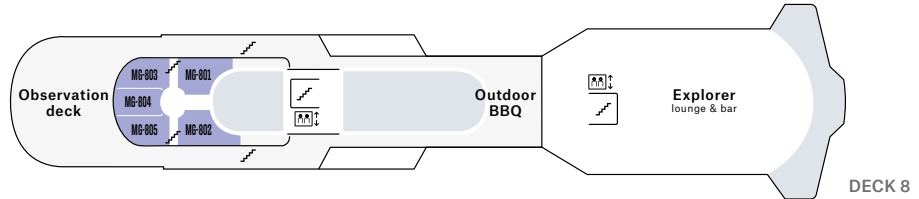

## ARCTIC SUPERIOR

**QJ** Outside cabin, 15-20 m<sup>2</sup>. With limited/no view, seating area, TV, kettle.

**P** Outside cabin, 10-11 m<sup>2</sup>. Double bed that can be turned into separate beds, TV, kettle.

## POLAR OUTSIDE

**O** Outside cabin, 10-12 m<sup>2</sup>. Double bed that can be turned into separate beds.

**N** Outside cabin, 12-13 m<sup>2</sup>. Double bed that can be turned into separate beds.

**SD** Outside cabin, 20 m<sup>2</sup>. Double bed that can be turned into separate beds. Adapted for guests with disabilities.

**L** Outside cabin, 8-13 m<sup>2</sup>. With portholes, double bed that can be turned into separate beds. Some cabins have upper/lower bed. Some have limited or no view.

**J** Outside cabin, 10-11 m<sup>2</sup>. With limited/no view, double bed that can be turned into separate beds.

## POLAR INSIDE

**I** Inside cabin, 8-13 m<sup>2</sup>. Double bed that can be turned into separate beds. Some cabins have upper/lower bed.

*Subject to change.*

Stateroom 17 sqm

Aune restaurant

Stateroom double