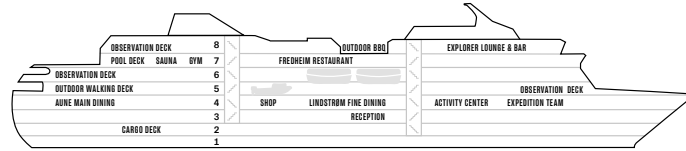

EXPEDITION SUITES

MG Grand suite, 24-32 m². Two-room suite, seating area, TV, kettle, mini-bar, some with private balcony.

M Suite, 20-22 m². One-room suite, TV, kettle, mini-bar and private balcony.

Q Mini suite, 16-19 m². One-room suite, seating area, TV, kettle, mini-bar. Two Q₂ with separate beds.

ARCTIC SUPERIOR

QJ Outside cabin, 15-20 m². With limited/no view, seating area, TV, kettle.

P Outside cabin, 10-11 m². Double bed that can be turned into separate beds, TV, kettle.

U Outside cabin, 10-12 m². Double bed that can be turned into separate beds, TV, kettle.

POLAR OUTSIDE

O Outside cabin, 10-12 m². Double bed that can be turned into separate beds.

N Outside cabin, 12-13 m². Double bed that can be turned into separate beds.

SD Outside cabin, 20 m². Double bed that can be turned into separate beds. Adapted for guests with disabilities.

L Outside cabin, 8-13 m². With portholes, double bed that can be turned into separate beds. Some cabins have upper/lower bed. Some have limited or no view.

J Outside cabin, 10-11 m². With limited/no view, double bed that can be turned into separate beds.

POLAR INSIDE

I Inside cabin, 8-13 m². Double bed that can be turned into separate beds. Some cabins have upper/lower bed.

Subject to change.

Stateroom 17 sqm