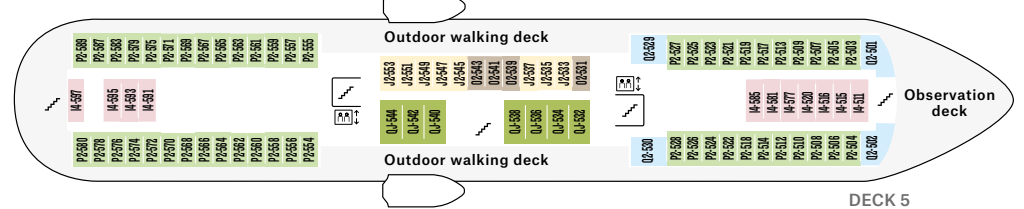

## ARCTIC SUPERIOR

**QJ** Outside cabin, 15-20 m<sup>2</sup>. With limited/no view, seating area, TV, kettle.

**P** Outside cabin, 10-11 m<sup>2</sup>. Double bed that can be turned into separate beds, TV, kettle.

## POLAR OUTSIDE

**O** Outside cabin, 10-12 m<sup>2</sup>. Double bed that can be turned into separate beds.

**N** Outside cabin, 12-13 m<sup>2</sup>. Double bed that can be turned into separate beds.

**SD** Outside cabin, 20 m<sup>2</sup>. Double bed that can be turned into separate beds. Adapted for guests with disabilities.

**L** Outside cabin, 8-13 m<sup>2</sup>. With portholes, double bed that can be turned into separate beds. Some cabins have upper/lower bed. Some have limited or no view.

**J** Outside cabin, 10-11 m<sup>2</sup>. With limited/no view, double bed that can be turned into separate beds.

## POLAR INSIDE

**I** Inside cabin, 8-13 m<sup>2</sup>. Double bed that can be turned into separate beds. Some cabins have upper/lower bed.

*Subject to change.*

Stateroom 17 sqm

Aune restaurant

Stateroom double